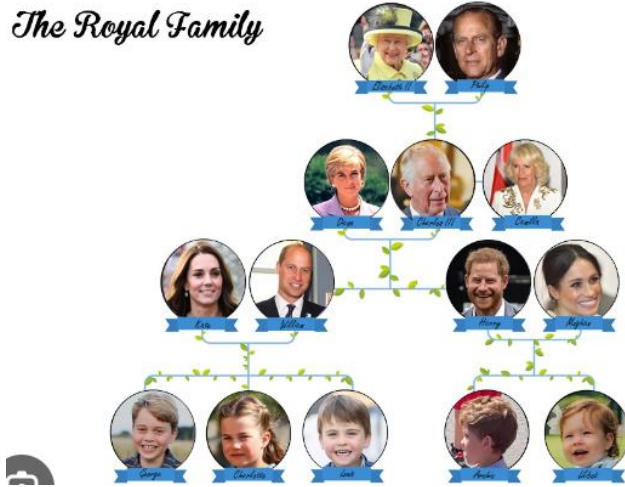

KEY PEOPLE

Queen Elizabeth	King Charles' mother
Charles Diana and Camilla	Wives of Charles
William and Harry	Children and heirs

1815 Grace Darling
Rosa Parks 1913
Columbus 1451
1952 Queen Elizabeth II

British Values links

How do we live together?
We all have a voice/Making it fair.
Living together and getting along.
Everyone is special.

MAIN EVENTS

1952	Queen Elizabeth became Queen in 1952
1948	Charles was born and he was 3 years old when the Queen was coronated
1958	Became Prince of Wales
1982 and 1984	William and Harry were born
2022	Queen died in September
2023	Coronation of King Charles

STICKY KNOWLEDGE

(What we will know by the end of the topic)

1) Queen Elizabeth dies in September 2022 and the Coronation of King Charles in 2023. Understanding what a coronation is – religious significance.

2) Family tree

The Royal Family

3) King of England – role and responsibilities – government rules and decisions . The King is the UK head of state, but his powers are largely symbolic and ceremonial. He remains politically neutral. He receives daily dispatches from the government in a red leather box, including briefings ahead of important meetings, or documents needing his signature.